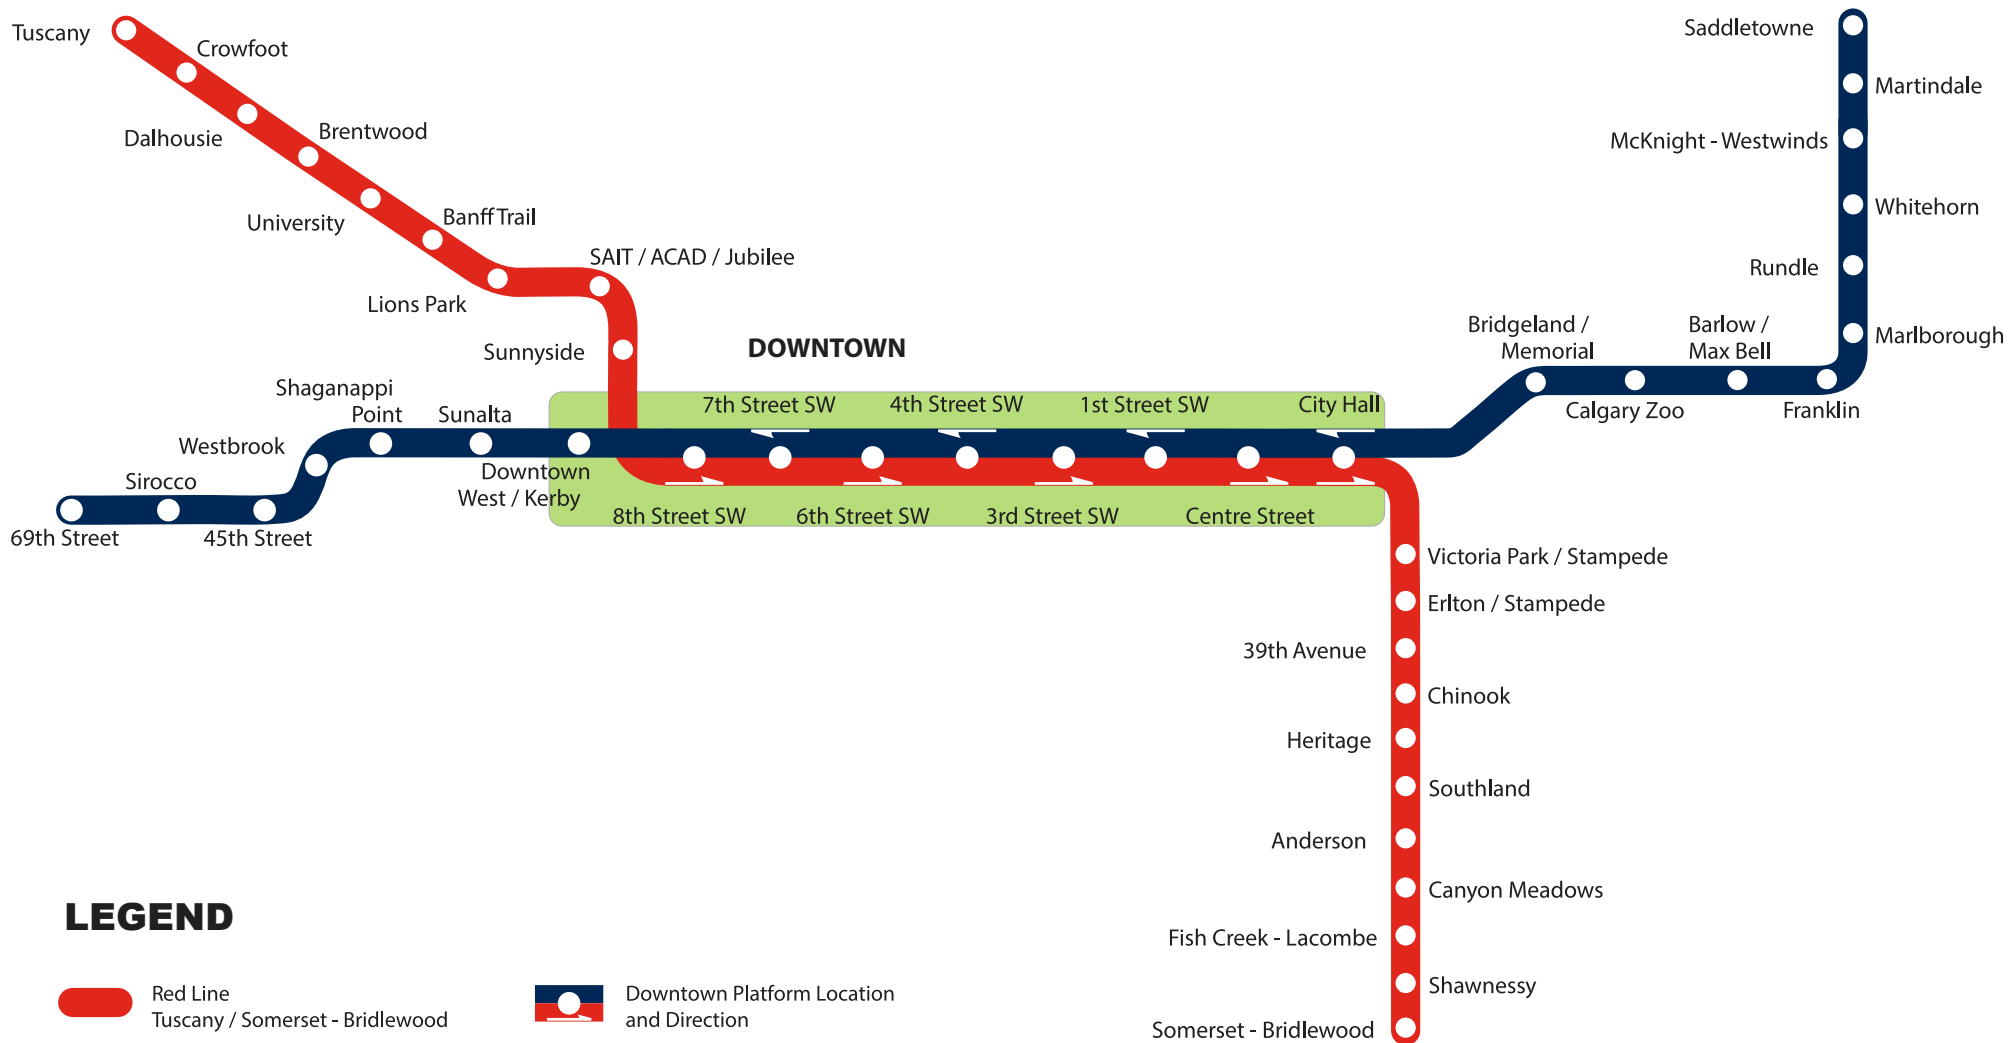

CTrain Map

LEGEND

Red Line
Tuscany / Somerset - Bridlewood

Blue Line
69th Street / Saddletowne

Downtown Platform Location and Direction

7th Avenue Free Fare Zone
CTrain Transfer Points